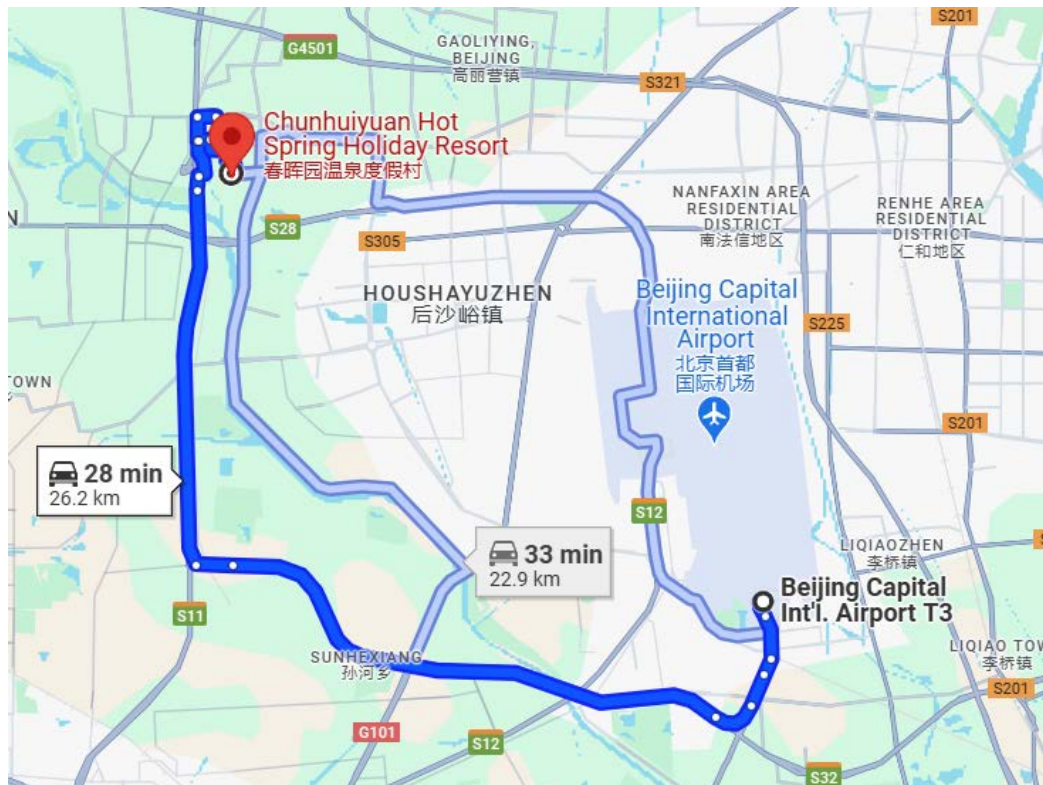

Road map to the hotel

酒店路线图

We recommend that you take a taxi from the airport to the hotel. Please show this information to the taxi driver.

Please take me to the following location:

请送我到以下地点:

Chun-Hui-Yuan Hot Spring Resort Hotel, Beijing

北京·春晖园温泉度假酒店 顺义区高泗路于庄段 37 号

If you arrive at the hotel between 10:00 and 18:00 on August 19, please first go to the Conference Center to complete the Workshop check-in procedures, and then proceed to the resort hotel front desk to check in. If you arrive after 18:00 on the same day, please check in directly at the hotel and complete the Workshop check-in at the Conference Center between 08:00 and 09:00 on August 20.

如您在 8 月 19 日 10:00 至 18:00 之间抵达酒店,请您先至会议中心办理会议报到手续,再至度假酒店前台办理入住。如您在当日 18:00 之后抵达,请您在直接办理入住,并在 8 月 20 日 8:00-9:00 至会议中心办理会议报到。